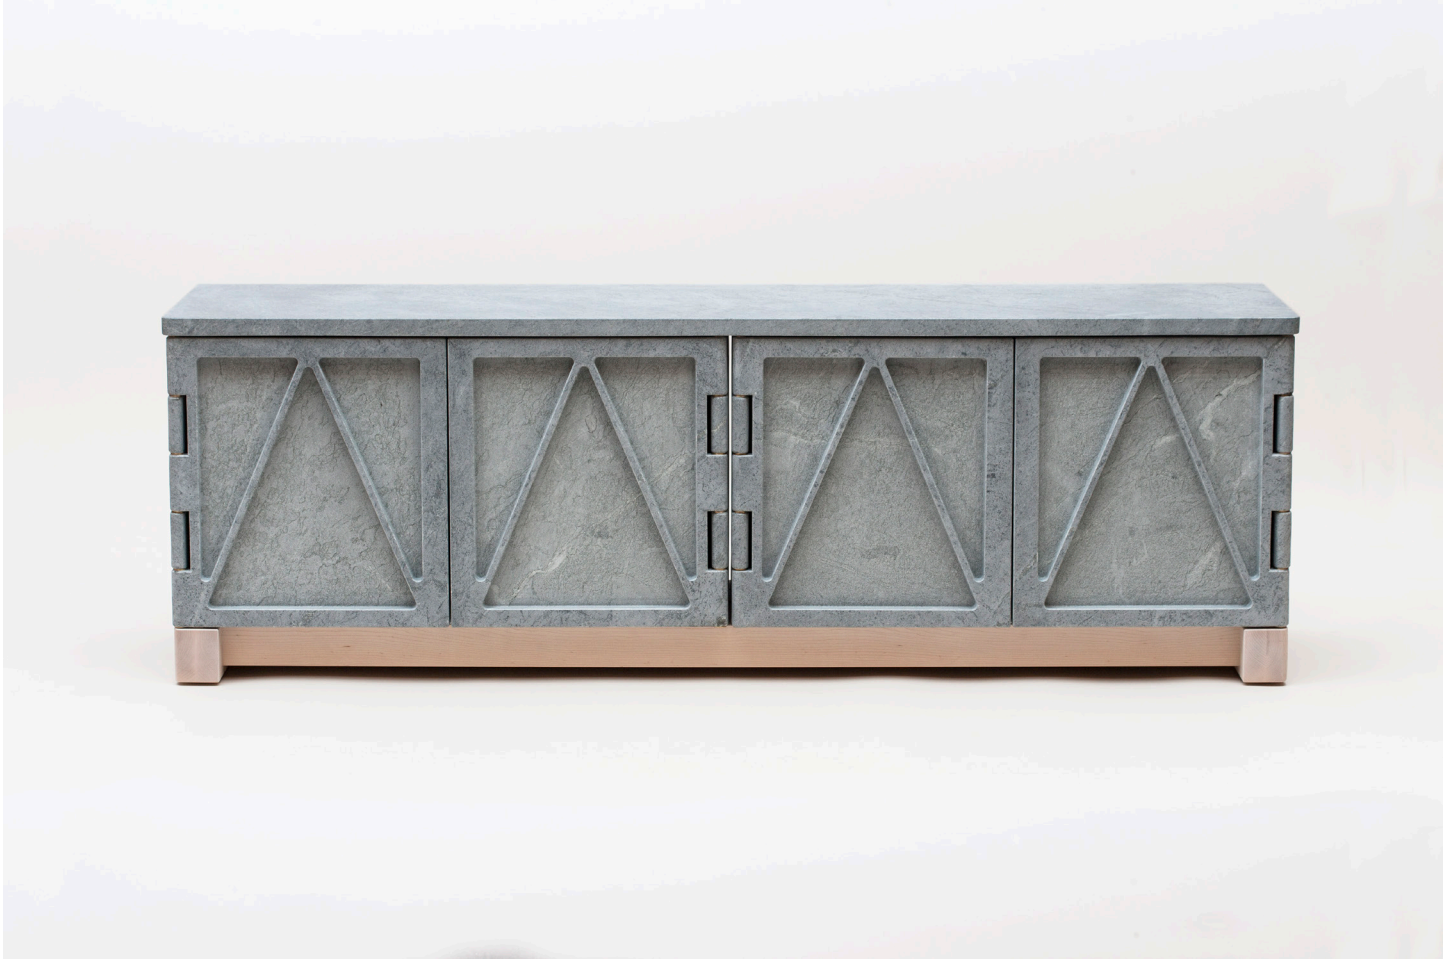

Fort Standard

Relief Stone Credenza - Four Door

Having worked the prehistoric material since the stone age, humans have made countless things from stone yielded from our earth yet this entirely stone cabinet is certainly the first of its kind. The exterior shell is precisely cut by waterjet to wrap continuously around the form creating the doors, sides and back. The triangular relief pattern milled into the stone removes excess weight while the remaining ribs retain the material's strength. This four door cabinet sits on a hard maple base and is made up of two two door units and a singular top that ties them together.

Dimensions 24 x 72 x 20"	Materials Brazilian "Ipanema" soapstone, hard maple and brass hardware	Pricing \$42,000
		Editions 10 + 2 AP